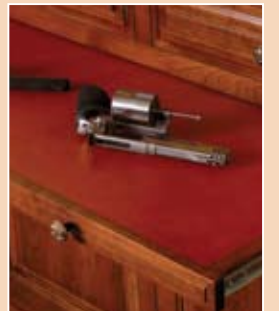

◀ MAINTENANCE FREE LED LIGHTING

Energy efficient LED strip lighting casts a soft even glow over the entire collection

One-touch on/off activation

Convenient flip lid provides easy access to lighting components (standard in all pistol cases)

Built from solid cherry wood with ornate trim on ends, standard GunSafe turnings on face, roped crown molding and decorative trim on bottom.

A beautiful, secure, pistol display package unlike anything else ever offered.

"This new pistol display is gorgeous! It compliments my other two GunSafe cabinets. GunSafe craftsmen are extremely precise and I'm perfectly happy with their work." – G.O. Champaign, IL

◀ 14-GUN DELUXE PISTOL DISPLAY BASE

50" wide
39" tall
21^{1/2}" deep

Features pullout cleaning shelf.
Optional leather in drawers on base top and cleaning shelf.
Doors to hide storage on bottom.

◀ 21-GUN DELUXE PISTOL DISPLAY CASE

"I absolutely love this new pistol display! The color and style match my GunSafe cabinet exactly. I never imagined it would be so nice." – Joe G. Mattoon, IL