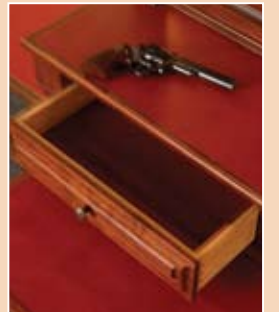

The perfect complement to your Standard or Deluxe GunSafe. The pistol cabinets can be incorporated into a deluxe unit or other custom furniture pieces in your choice of wood and decor.

▶ All pistol displays come standard with 2.5" metal strip embedded on each side of wood upright pieces, allowing optional magnets to hold a pistol barrel if needed. (shown below)

Built from solid cherry wood with ornate trim on ends, standard GunSafe turnings on face, roped crown molding and decorative trim on bottom.

A beautiful, secure, pistol display package unlike anything else ever offered.

"This new pistol display is gorgeous! It compliments my other two GunSafe cabinets. GunSafe craftsmen are extremely precise and I'm perfectly happy with their work." – G.O. Champaign, IL

◀ 14-GUN DELUXE PISTOL DISPLAY BASE

50" wide
39" tall
21^{1/2}" deep

Features pullout cleaning shelf.
Optional leather in drawers on base top and cleaning shelf.
Doors to hide storage on bottom.

◀ 21-GUN DELUXE PISTOL DISPLAY CASE

"I absolutely love this new pistol display! The color and style match my GunSafe cabinet exactly. I never imagined it would be so nice." – Joe G. Mattoon, IL